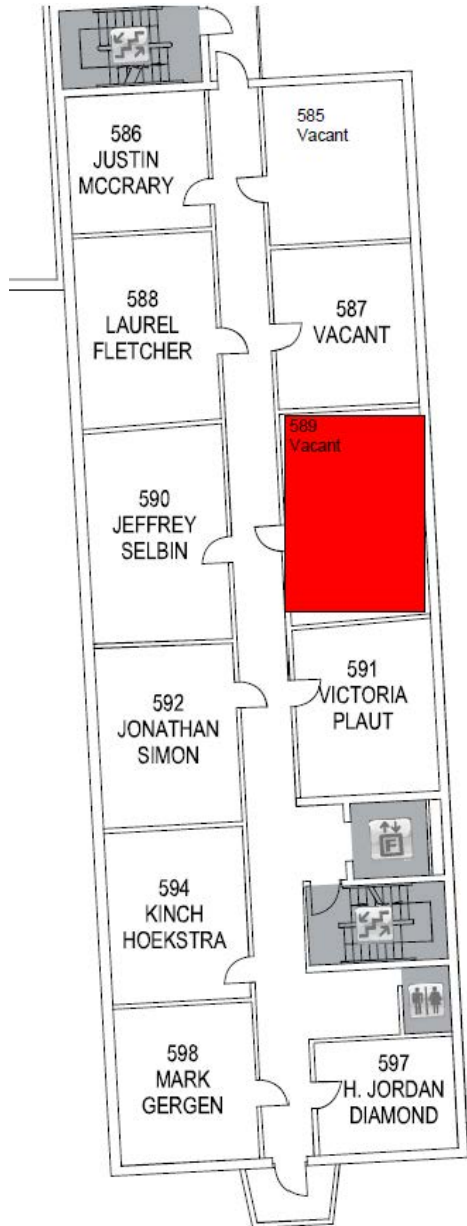

Location of office within the Law School:

Room 334 North Addition

View of the desk.

Room 334 North Addition

View out of the sofa and coffee table:

Room 334 North Addition

View out of the office window:

Room 341 North Addition

Location of the office within the Law School:

Room 490 Simon Hall

A view of the desk in the office:

Room 490 Simon Hall

View of the leather chair and sofa:

Room 490 Simon Hall

A view out of the office window:

Room 587 Simon Hall

View of the office desk (wardrobe to the left out of the picture):

Room 587 Simon Hall

View out of the office window:

Room 589 Simon Hall

This office has four bookcases, a two-drawer lateral file cabinet, one file drawer in the desk, a wardrobe, and a hutch. It also has a sit-stand computer desk. For view of the type of office furniture in this office, see photos of furniture in rooms 587 above.

Location of the office within the Law School:

Room 589 Simon Hall

View out of the office window:

Room 887 Simon

This office has a U-shaped desk with one file drawer, four bookcases, and a four-drawer lateral file cabinet.