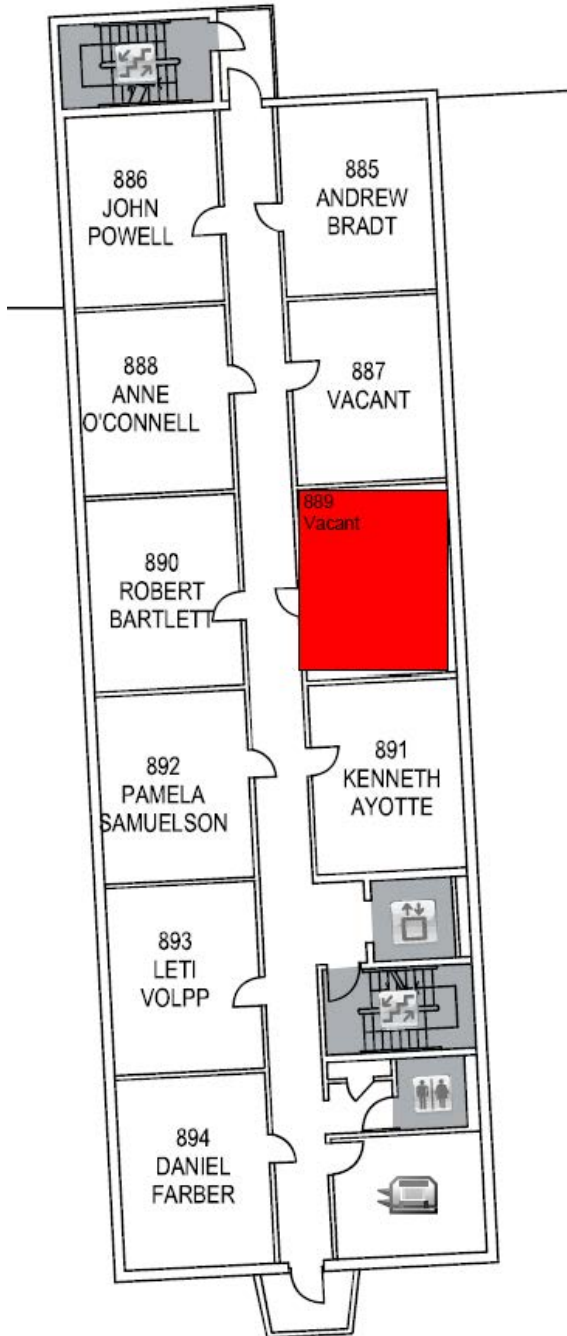

Location of office within the Law School:

Room 334 North Addition

View of the desk.

Room 334 North Addition

View out of the sofa and coffee table:

Room 334 North Addition

View out of the office window:

Room 341 North Addition

Location of the office within the Law School:

Room 589 Simon Hall

View out of the office window:

Room 887 Simon

This office has a U-shaped desk with one file drawer, four bookcases, and a four-drawer lateral file cabinet.

Location of the office in the Law School:

Room 887 Simon

View of the desk in the office:

Room 887 Simon

View out the office window:

Room 889 Simon

This office has three bookcases, a U-shaped desk with a bookcase hutch and three file drawers, and a separate two-drawer lateral file cabinet.

Location of office in the Law School:

Room 889 Simon

A view of the desk in the office:

Room 889 Simon

A view out of the office window: