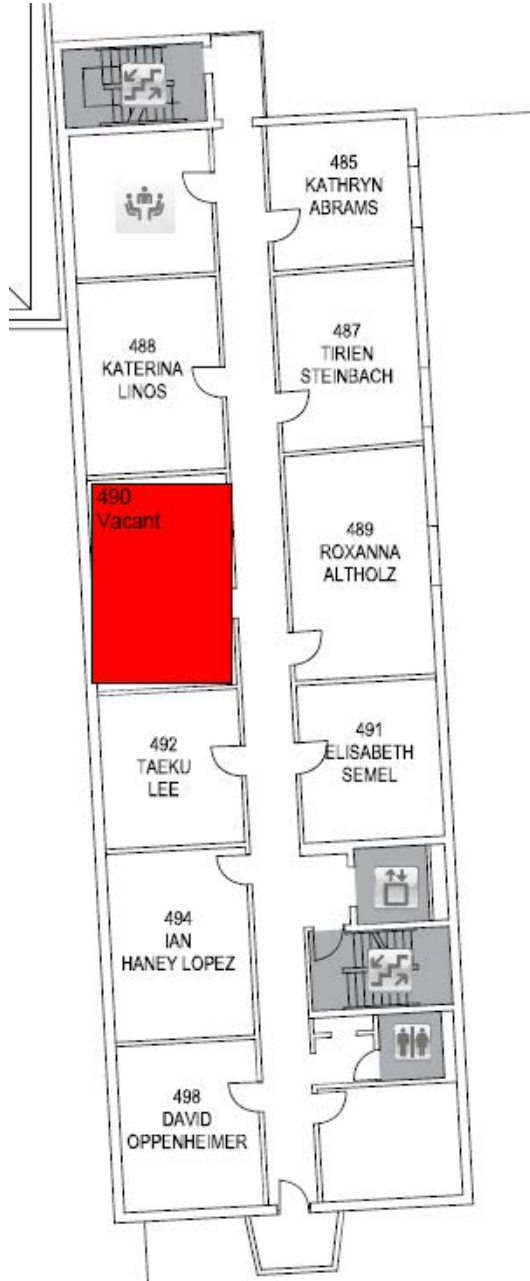

Location of office within the Law School:

Room 334 North Addition

View of the desk.

Room 334 North Addition

View out of the sofa and coffee table:

Room 334 North Addition

View out of the office window:

Room 341 North Addition

Room 341 North Addition

View out of the office window:

Room 443 North Addition

This office has six bookcases, a U-shaped desk with bookcase hutch and three file drawers.

Location of the office within the Law School:

Room 443 North Addition

View of the office desk:

Room 443 North Addition

View out of the office window:

Room 490 Simon Hall

This bay-view office has four bookcases, a two-drawer lateral file cabinet, one file drawer in the desk, a wardrobe, and a hutch. It also has a sit-stand computer desk, sofa, and leather chair.

Location of the office within the Law School:

Room 490 Simon Hall

A view of the desk in the office:

Room 490 Simon Hall

View of the leather chair and sofa:

Room 490 Simon Hall

A view out of the office window: