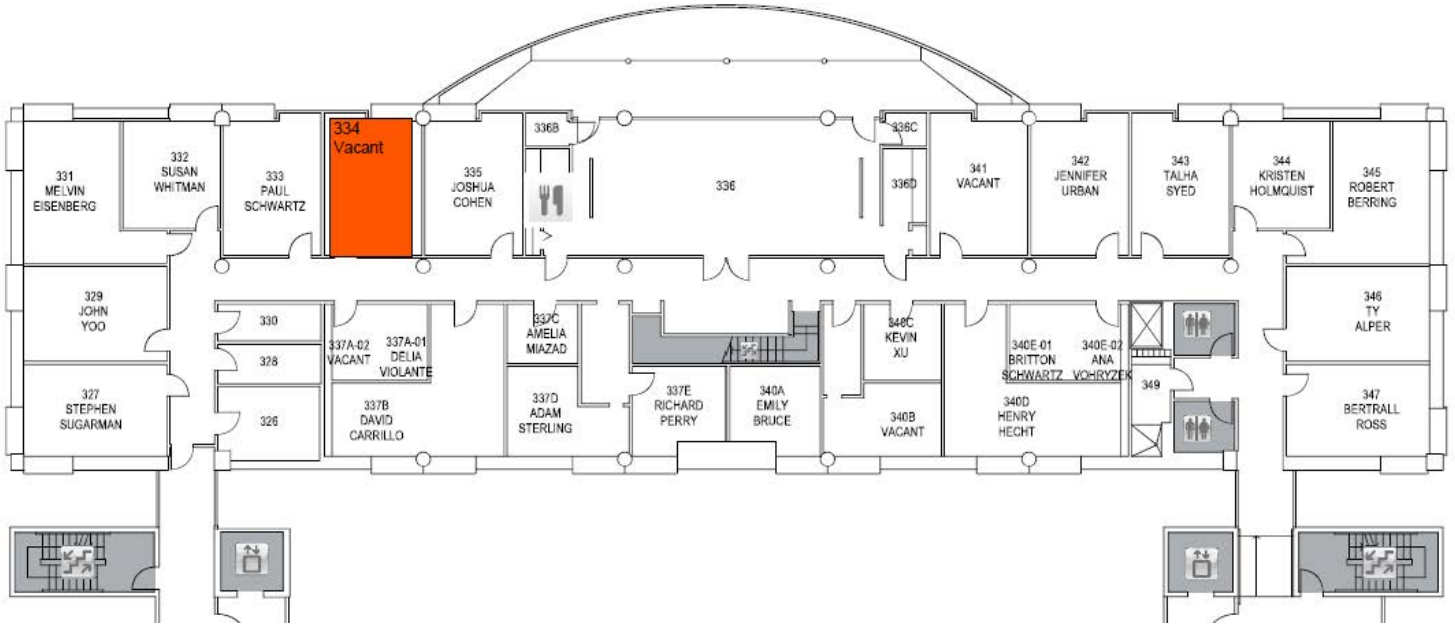

Room 334 North Addition

This office has six bookcases, two-drawer lateral file cabinet, a stand-alone desk with two file drawers, a stand-alone credenza with four file drawers, a sofa and small coffee table.

Location of office within the Law School:

Room 334 North Addition

View of the desk.

Room 334 North Addition

View out of the sofa and coffee table:

Room 334 North Addition

View out of the office window:

Room 341 North Addition

This office has five bookcases, a U-shaped desk with a return and three file drawers, and a two-drawer lateral file cabinet.

Location of office within the Law School:

Room 341 North Addition

View of the office desk:

Room 443 North Addition

View of the office desk:

Room 443 North Addition

View out of the office window:

Room 490 Simon Hall

This bay-view office has four bookcases, a two-drawer lateral file cabinet, one file drawer in the desk, a wardrobe, and a hutch. It also has a sit-stand computer desk, sofa, and leather chair.