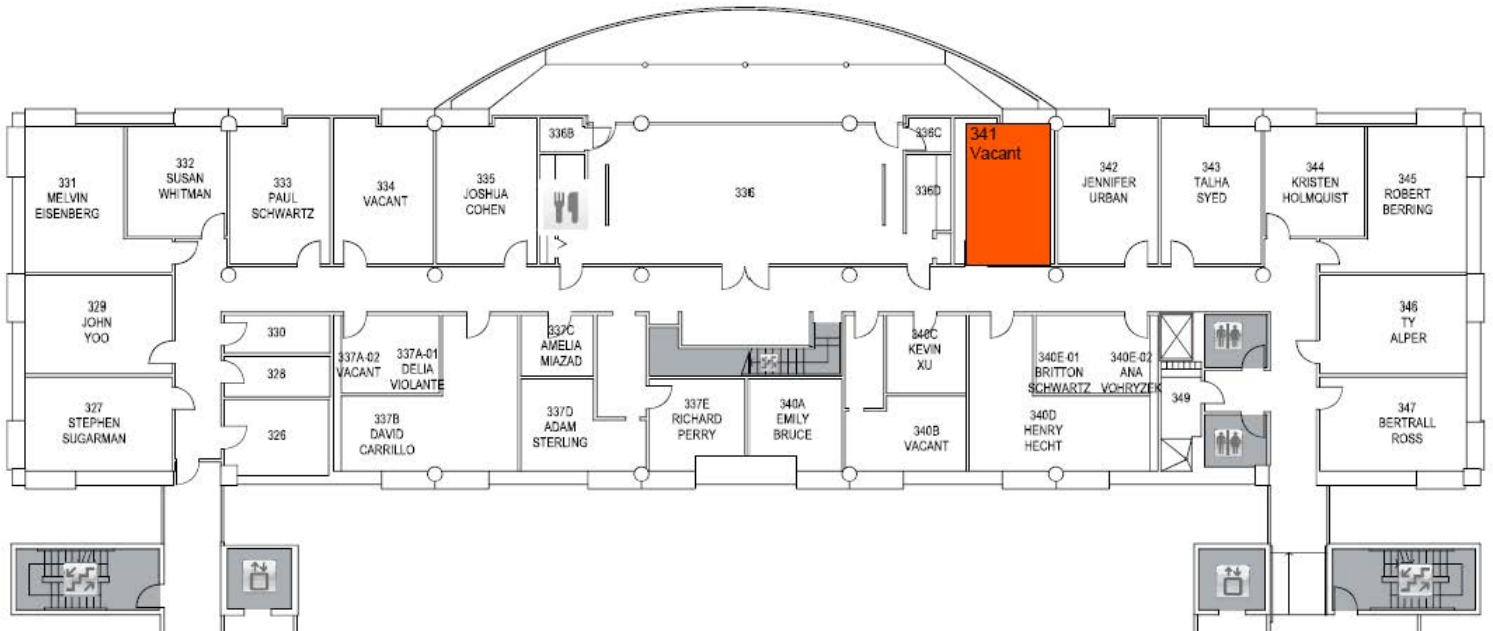

Room 334 North Addition

This office has six bookcases, two-drawer lateral file cabinet, a stand-alone desk with two file drawers, a stand-alone credenza with four file drawers, a sofa and small coffee table.

Location of office within the Law School:

Room 334 North Addition

View of the desk.

Room 334 North Addition

View out of the sofa and coffee table:

Room 334 North Addition

View out of the office window:

Room 341 North Addition

This office has five bookcases, a U-shaped desk with a return and three file drawers, and a two-drawer lateral file cabinet.

Location of office within the Law School:

Room 341 North Addition

View of the office desk:

Room 443 North Addition

View of the office desk:

Room 443 North Addition

View out of the office window:

Room 490 Simon Hall

This bay-view office has four bookcases, a two-drawer lateral file cabinet, one file drawer in the desk, a wardrobe, and a hutch. It also has a sit-stand computer desk, sofa, and leather chair.