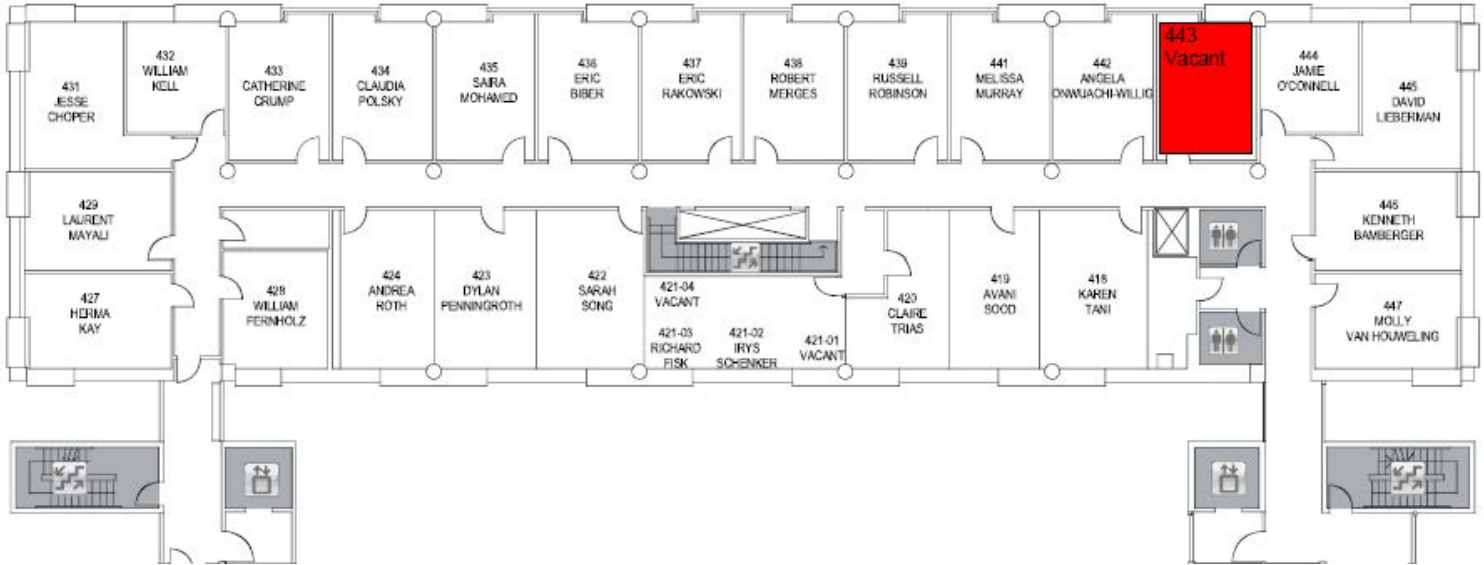

This office has five bookcases, a U-shaped desk with a return and three file drawers, and a two-drawer lateral file cabinet.

Location of office within the Law School:

Room 341 North Addition

View of the office desk:

Room 341 North Addition

View out of the office window:

Room 443 North Addition

This office has six bookcases, a U-shaped desk with bookcase hutch and three file drawers.

Location of the office within the Law School:

Room 443 North Addition

View of the office desk:

Room 443 North Addition

View out of the office window:

Room 490 Simon Hall

This bay-view office has four bookcases, a two-drawer lateral file cabinet, one file drawer in the desk, a wardrobe, and a hutch. It also has a sit-stand computer desk, sofa, and leather chair.

Room 587 Simon Hall

View of the office desk (wardrobe to the left out of the picture):

Room 587 Simon Hall

View out of the office window:

Room 589 Simon Hall

This office has four bookcases, a two-drawer lateral file cabinet, one file drawer in the desk, a wardrobe, and a hutch. It also has a sit-stand computer desk. For view of the type of office furniture in this office, see photos of furniture in rooms 587 above.