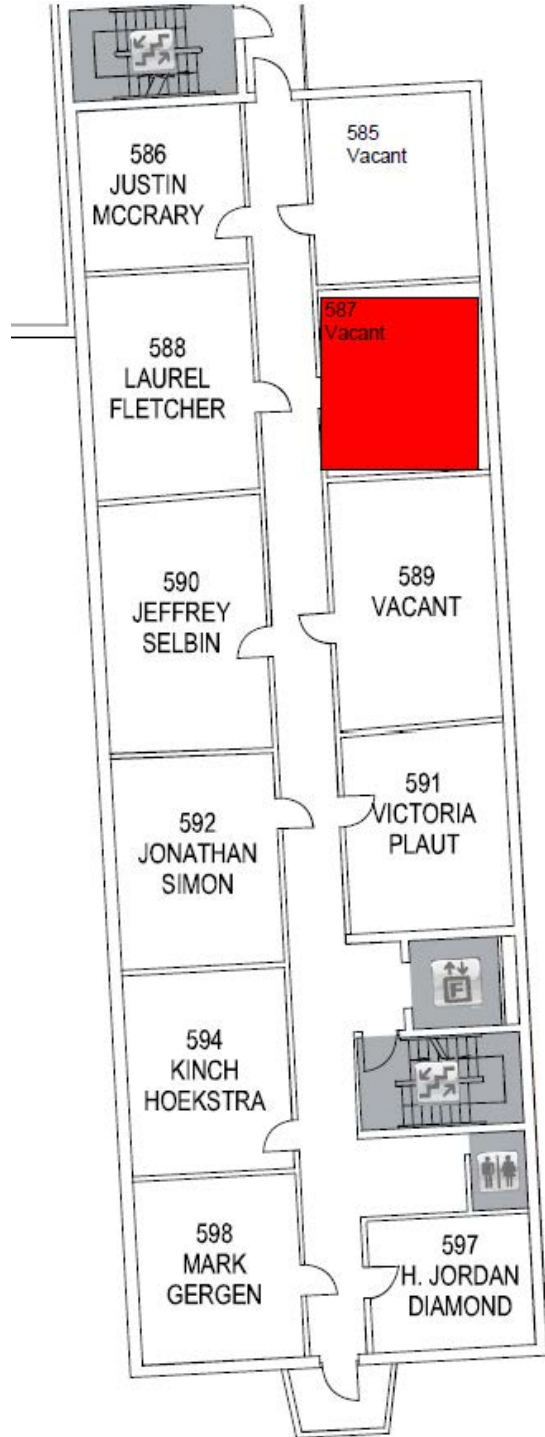

Location of office within the Law School:

Room 334 North Addition

View of the desk.

Room 334 North Addition

View out of the sofa and coffee table:

Room 334 North Addition

View out of the office window:

Room 341 North Addition

Room 443 North Addition

View of the office desk:

Room 443 North Addition

View out of the office window:

Room 490 Simon Hall

This bay-view office has four bookcases, a two-drawer lateral file cabinet, one file drawer in the desk, a wardrobe, and a hutch. It also has a sit-stand computer desk, sofa, and leather chair.

Location of the office within the Law School:

Room 490 Simon Hall

A view of the desk in the office:

Room 490 Simon Hall

View of the leather chair and sofa:

Room 490 Simon Hall

A view out of the office window:

Room 587 Simon Hall

This office has four bookcases, a two-drawer lateral file cabinet, one file drawer in the desk, a wardrobe, and a hutch. It also has a sit-stand computer desk.

Location of the office within the Law School: